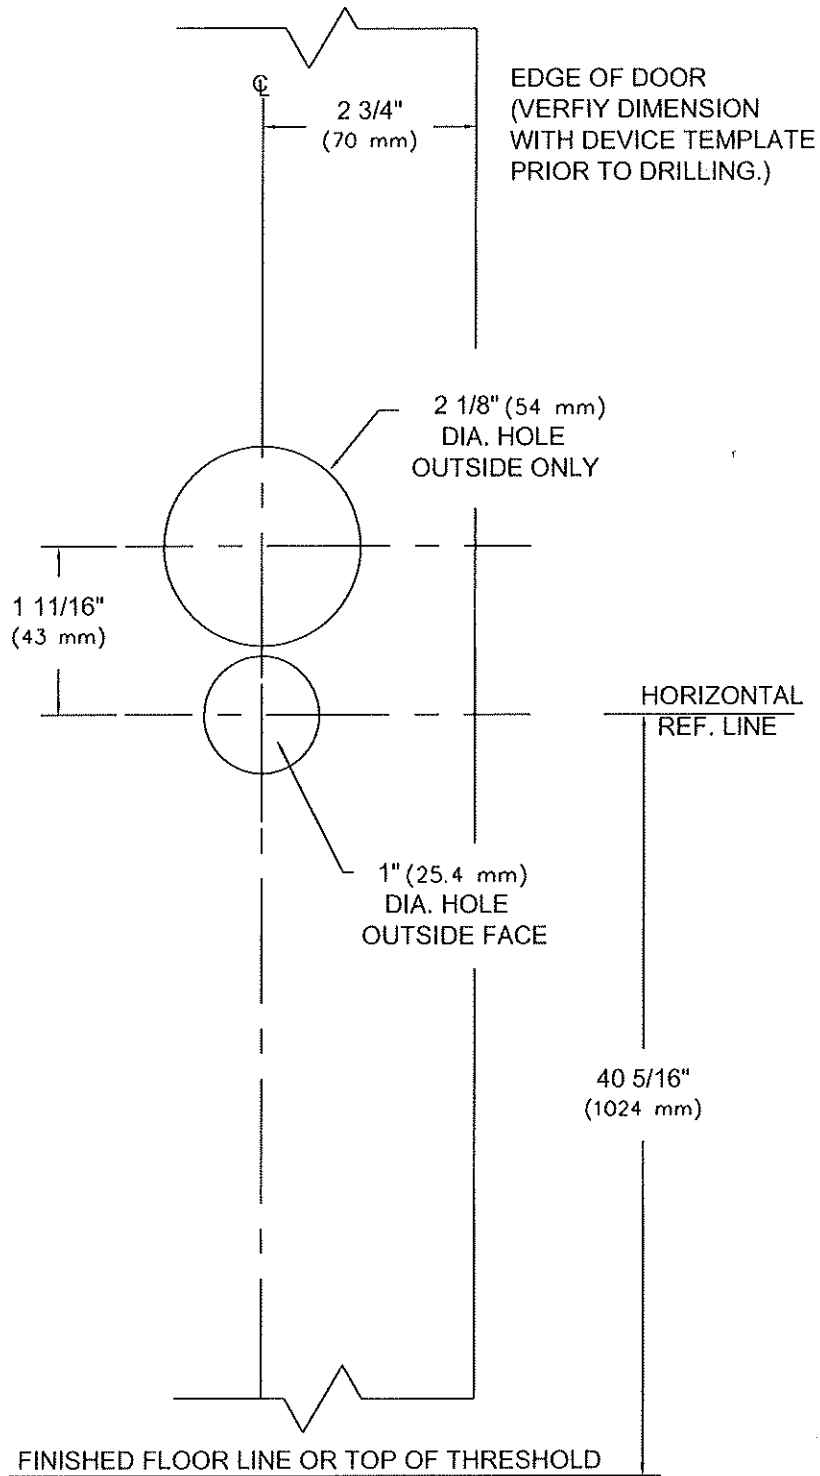

RHR SHOWN  
LHR OPPOSITE

REV. No. 4

REVISION: Fix Typo

DATE: 10-4-17

ADDITIONAL PREP FOR FIRE RATED CHANNEL  
WHEN USED WITH THE FOLLOWING TRIM  
Y\*08 /08C, Y\*09 /09C

Note; \* Denotes all Lever Design Styles

TEMPLATE NUMBER

T-9125WD

④